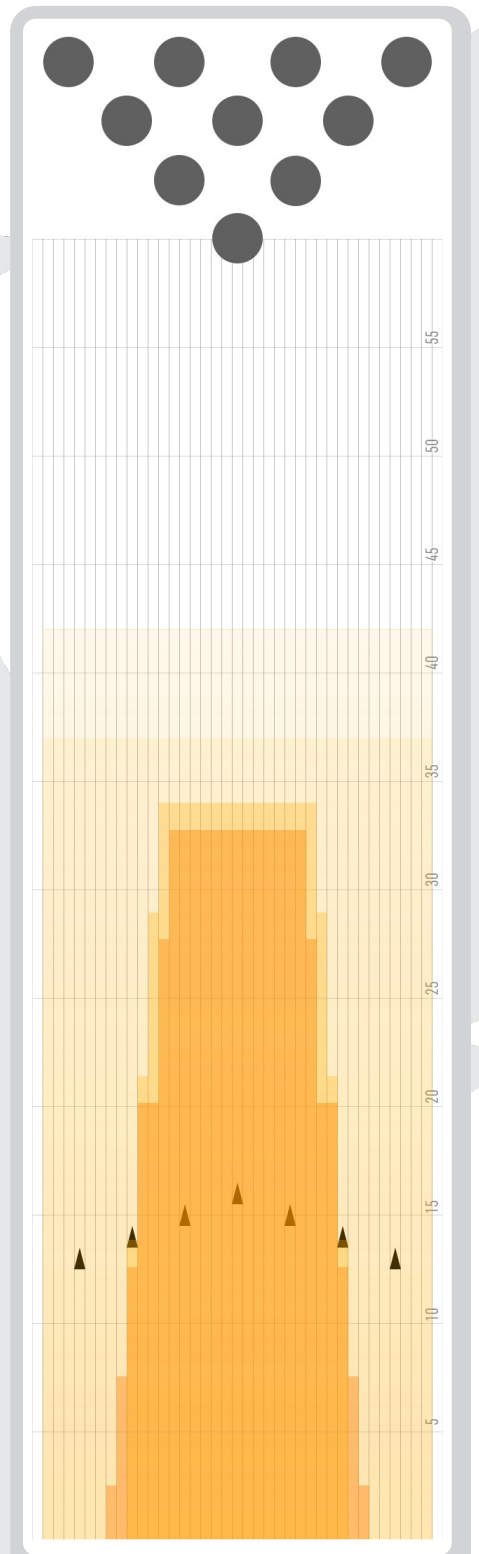

2022 USBC USA BOWLING CHAMPIONSHIPS

DISTANCE:	42 FEET	VOLUME:	23.95 mL
RATIO:	25	FORWARD:	13.9 mL
DROP BRUSH:	37 FEET	REVERSE:	10.05 mL
TANKS:	KEGEL	PUMP:	50µL

FORWARD LOADS DATA

#	START	STOP	LOADS	MICS	SPEED	BUFF	TANK	DISTANCE	T.OIL
1	2L	2R	1	50	18	3	A - Kegel	0 → 0	1,850
2	8L	8R	1	50	18	3	A - Kegel	0 → 3	1,250
3	9L	9R	2	50	18	3	A - Kegel	3 → 8	2,300
4	10L	10R	2	50	18	3	A - Kegel	8 → 13	2,100
5	11L	11R	3	50	18	3	A - Kegel	13 → 20	2,850
6	13L	13R	3	50	18	3	A - Kegel	20 → 28	2,250
7	14L	14R	2	50	18	3	A - Kegel	28 → 33	1,300
8	2L	2R	0	50	22	3	A - Kegel	33 → 42	0

REVERSE LOADS DATA

#	START	STOP	LOADS	MICS	SPEED	BUFF	TANK	DISTANCE	T.OIL
1	2L	2R	0	50	30	3	A - Kegel	37 → 34	0
2	13L	13R	2	50	18	3	A - Kegel	34 → 29	1,500
3	12L	12R	3	50	18	3	A - Kegel	29 → 21	2,550
4	11L	11R	3	50	18	3	A - Kegel	21 → 14	2,850
5	10L	10R	3	50	14	3	A - Kegel	14 → 8	3,150
6	2L	2R	0	50	14	3	A - Kegel	8 → 0	0

KEGEL PATTERN LIBRARY APP

PATTERNLIBRARY.KEGEL.NET

SCAN QR CODE TO SHARE AND DOWNLOAD THIS PATTERN