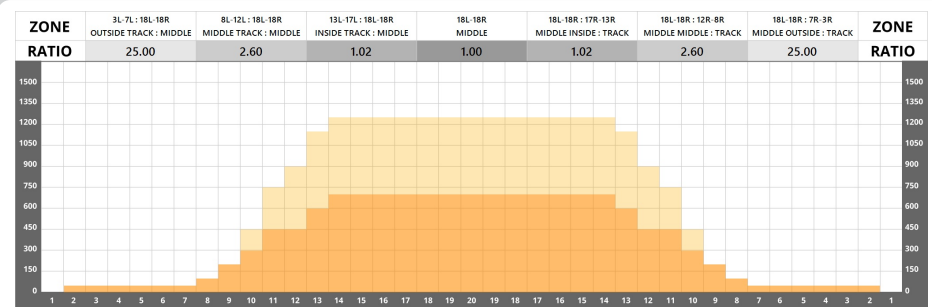

2022 USBC USA BOWLING CHAMPIONSHIPS

DISTANCE:	42 FEET	VOLUME:	23.95 mL
RATIO:	25	FORWARD:	13.9 mL
DROP BRUSH:	37 FEET	REVERSE:	10.05 mL
TANKS:	KEGEL	PUMP:	50µL

FORWARD LOADS DATA

#	START	STOP	LOADS	MICS	SPEED	BUFF	TANK	DISTANCE	T.OIL
1	2L	2R	1	50	18	3	A - Kegel	0 → 0	1,850
2	8L	8R	1	50	18	3	A - Kegel	0 → 3	1,250
3	9L	9R	2	50	18	3	A - Kegel	3 → 8	2,300
4	10L	10R	2	50	18	3	A - Kegel	8 → 13	2,100
5	11L	11R	3	50	18	3	A - Kegel	13 → 20	2,850
6	13L	13R	3	50	18	3	A - Kegel	20 → 28	2,250
7	14L	14R	2	50	18	3	A - Kegel	28 → 33	1,300
8	2L	2R	0	50	22	3	A - Kegel	33 → 42	0

REVERSE LOADS DATA

#	START	STOP	LOADS	MICS	SPEED	BUFF	TANK	DISTANCE	T.OIL
1	2L	2R	0	50	30	3	A - Kegel	37 → 34	0
2	13L	13R	2	50	18	3	A - Kegel	34 → 29	1,500
3	12L	12R	3	50	18	3	A - Kegel	29 → 21	2,550
4	11L	11R	3	50	18	3	A - Kegel	21 → 14	2,850
5	10L	10R	3	50	14	3	A - Kegel	14 → 8	3,150
6	2L	2R	0	50	14	3	A - Kegel	8 → 0	0